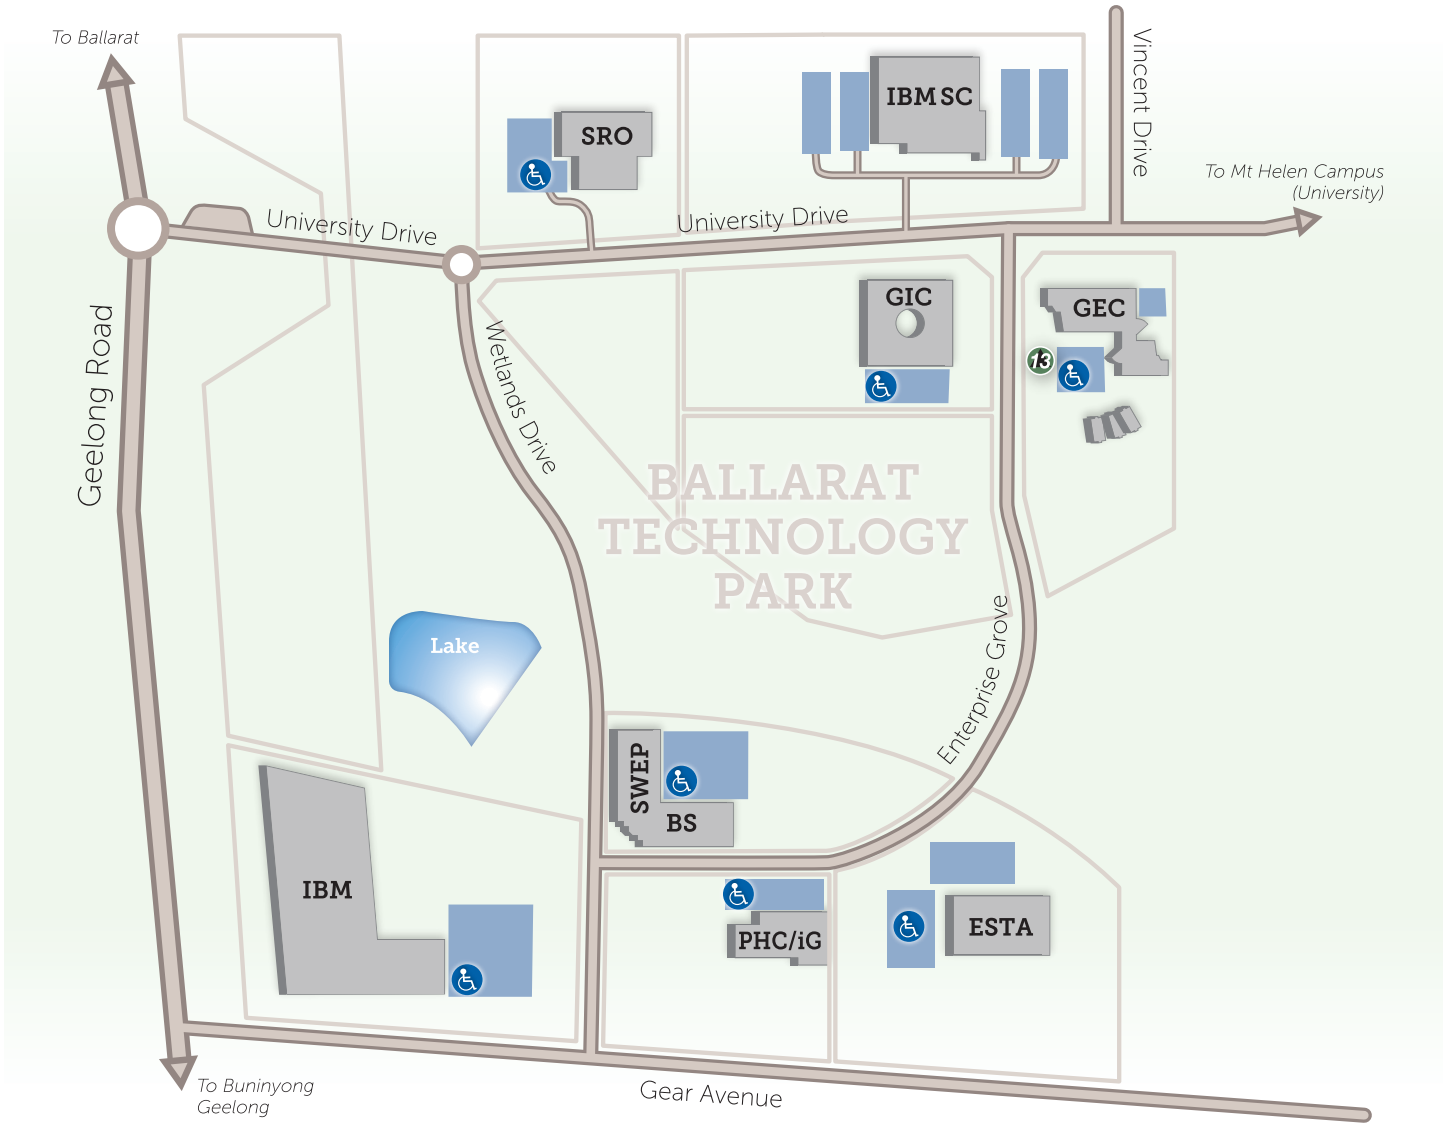

Ballarat Technology Park (Mt Helen Campus)

Legend

-  Buildings
-  Roads
-  Footpaths
-  Public Car Park
-  Disabled Car Park
-  Designated Assembly Point

Building 'Quick Reference'

- GEC** Greenhill Enterprise Centre
- GIC** Global Innovation Centre
- BS** Berry Street
- ESTA** Emergency Services Telecommunications Authority
- IBM** IBM
- IBM SC** IBM IT Services Centre
- PHC/iG** Primary Health Care iGlass
- SRO** State Revenue Office
- SWEP** State-wide Equipment Program