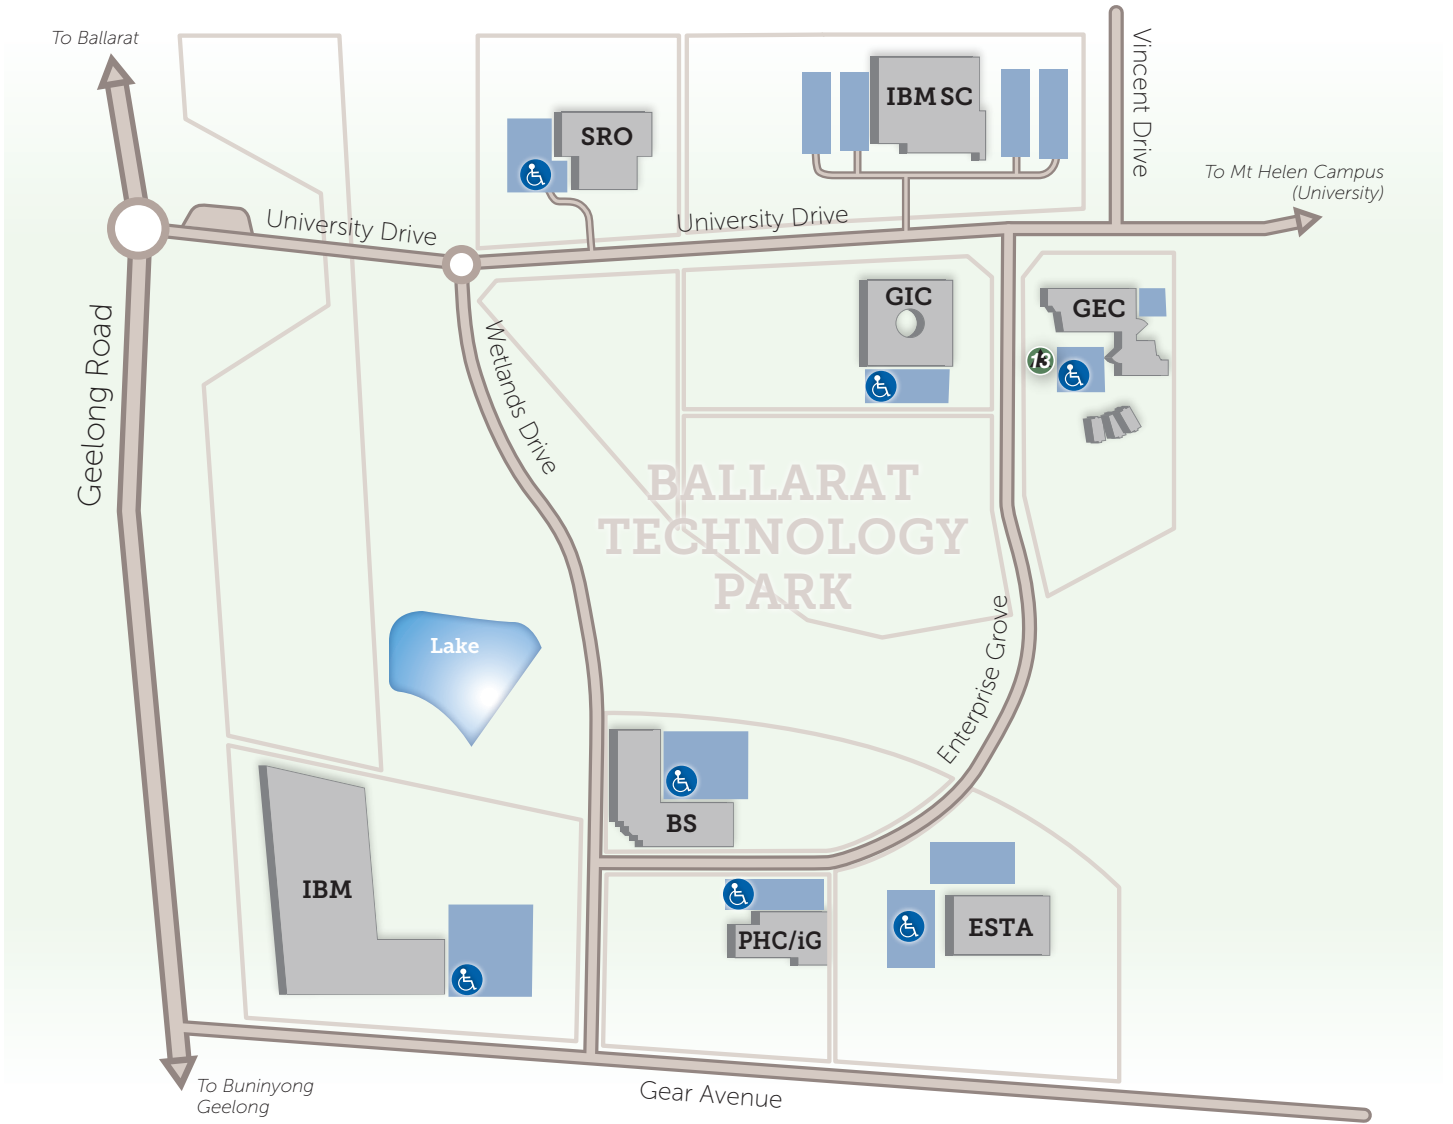

Ballarat Technology Park (Mt Helen Campus)

Legend

- Buildings
- Roads
- Footpaths
- Public Car Park
- Disabled Car Park
- Designated Assembly Point

Building 'Quick Reference'

- GEC** Greenhill Enterprise Centre
- GIC** Global Innovation Centre
- BS** Berry Street
- ESTA** Emergency Services Telecommunications Authority
- IBM** IBM
- IBM SC** IBM IT Services Centre
- PHC/iG** Primary Health Care iGlass
- SRO** State Revenue Office